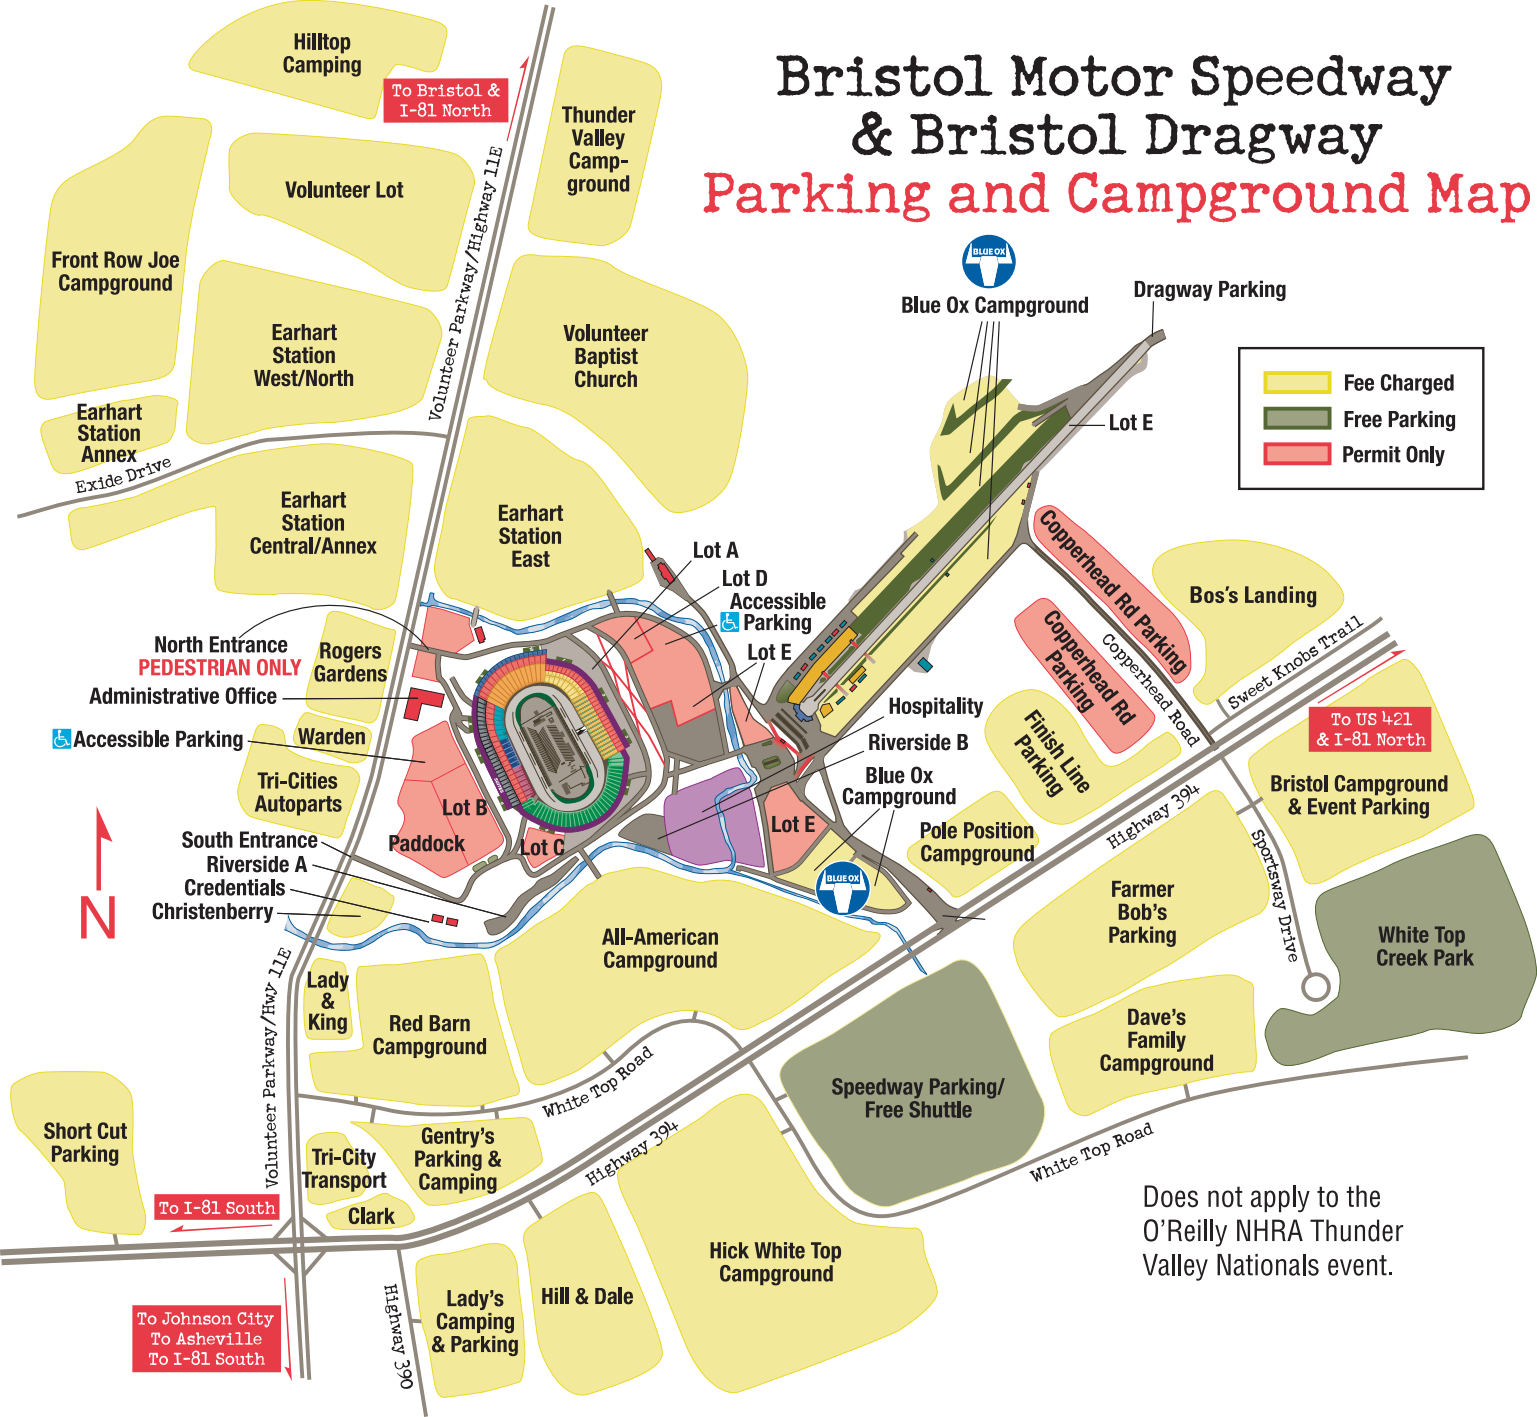

Bristol Motor Speedway & Bristol Dragway Parking and Campground Map

	Fee Charged
	Free Parking
	Permit Only

To Bristol & I-81 North

To US 421 & I-81 North

To I-81 South

To Johnson City
To Asheville
To I-81 South

Does not apply to the
O'Reilly NHRA Thunder
Valley Nationals event.